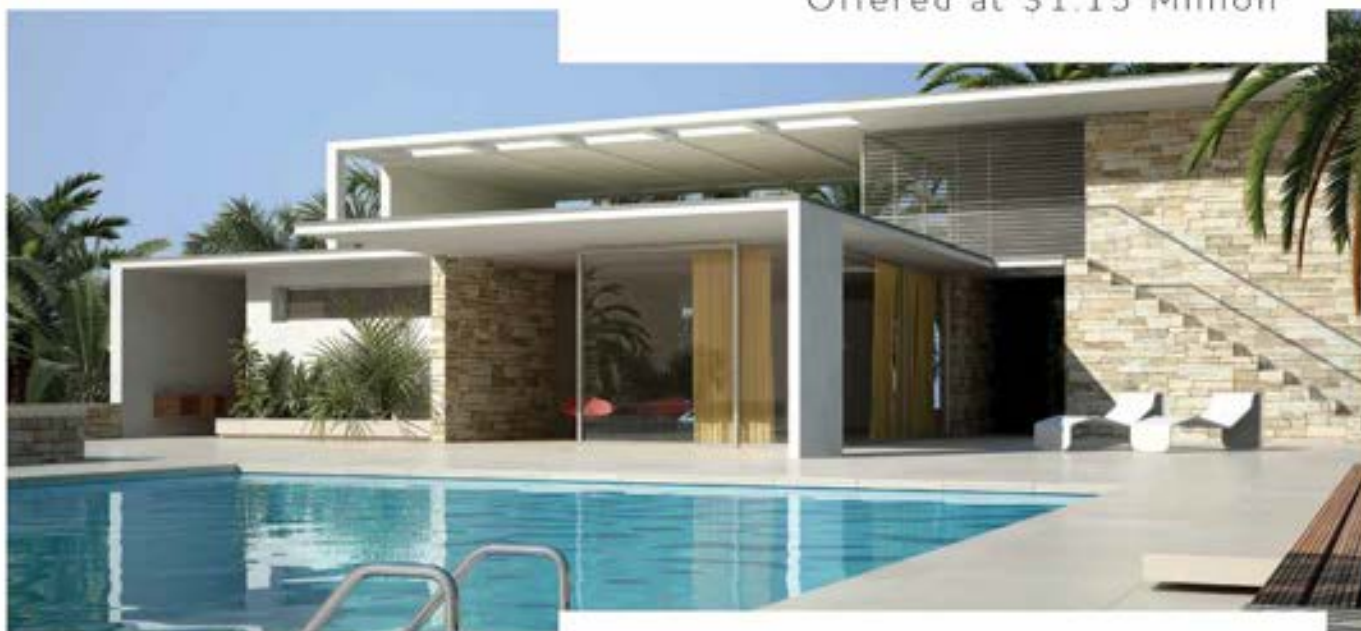

MODERN
ARCHITECTURAL MARVEL

Offered at \$1.15 Million

1965 Contemporary Cool Remodel

5432 Any Street West
Townsville, State 54321

PRST-STD
U.S. POSTAGE
PAID
CITY, ST
PERMIT NO. XXX

MODERN ARCHITECTURAL MARVEL